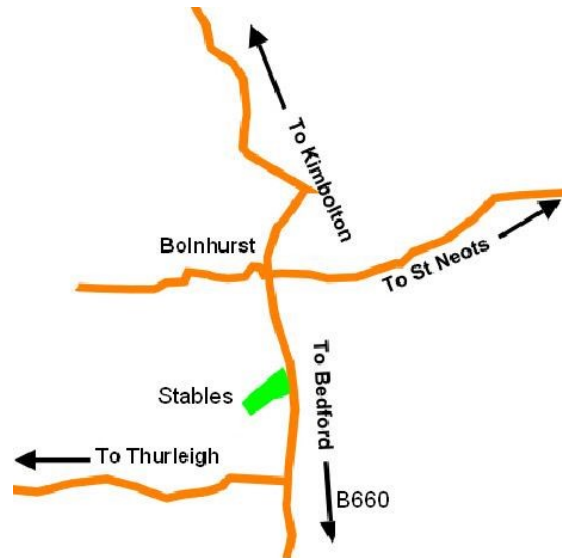

How to find us:

Bolnhurst is on the B660 six miles north of Bedford, seven miles west of St. Neots and 18 miles from Milton Keynes. The Stables is on the left travelling north, just before the village cross roads.